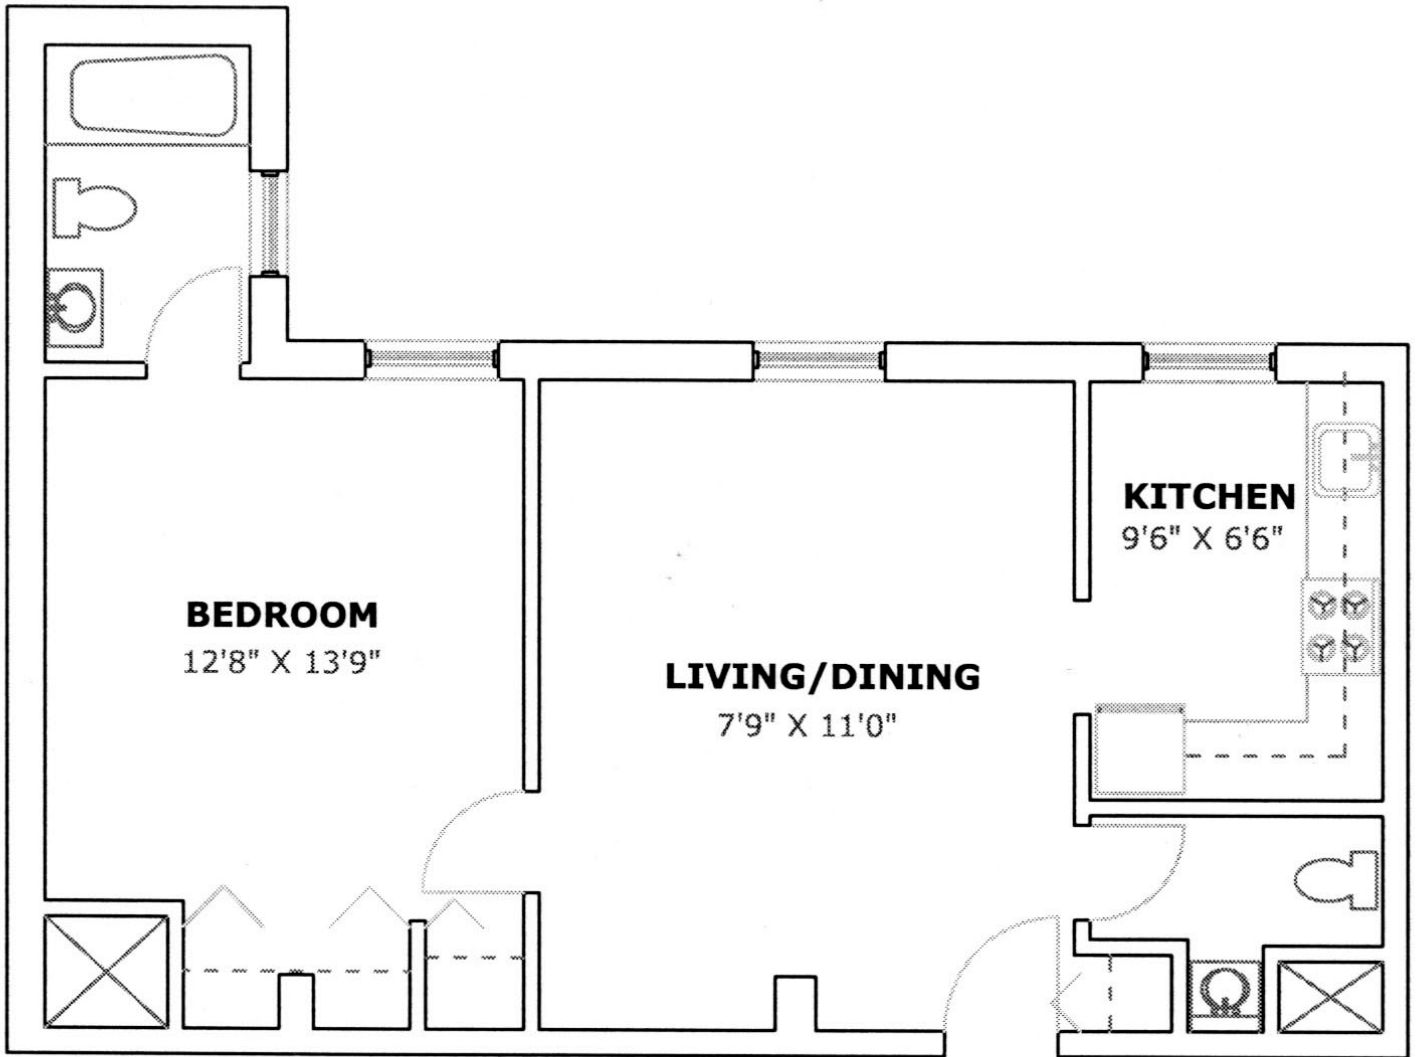

Asbury Heights

† Operated by United Methodist
Services for the Aging

ONE BEDROOM SPECIAL
BUILDING TWO
651 square feet