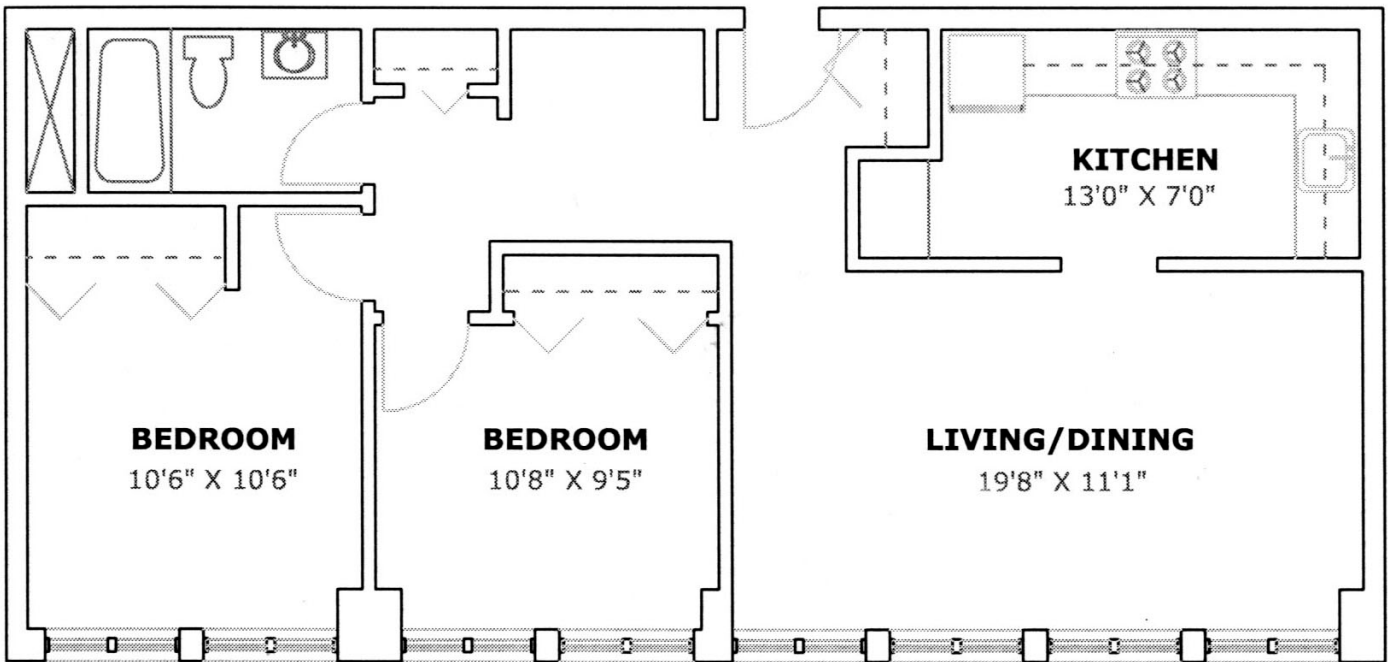

Asbury Heights

† Operated by United Methodist
Services for the Aging

TWO BEDROOM TRADITIONAL
BUILDING SEVEN
781 square feet