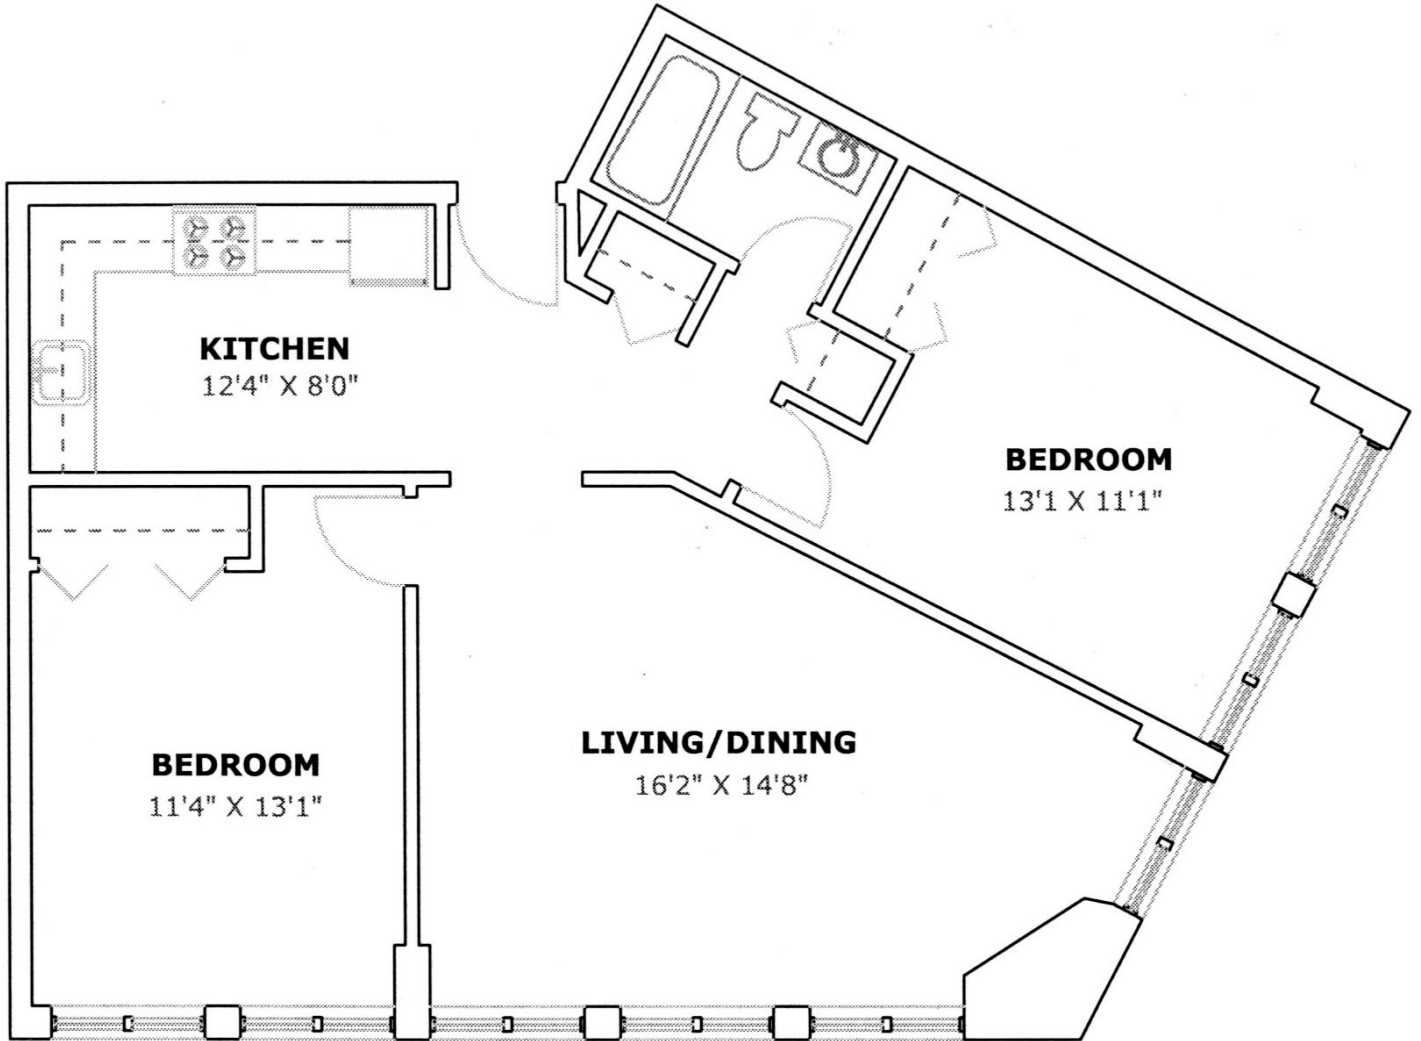

Asbury Heights

† Operated by United Methodist  
Services for the Aging

**TWO BEDROOM TRADITIONAL**  
**BUILDING FIVE**  
875 square feet